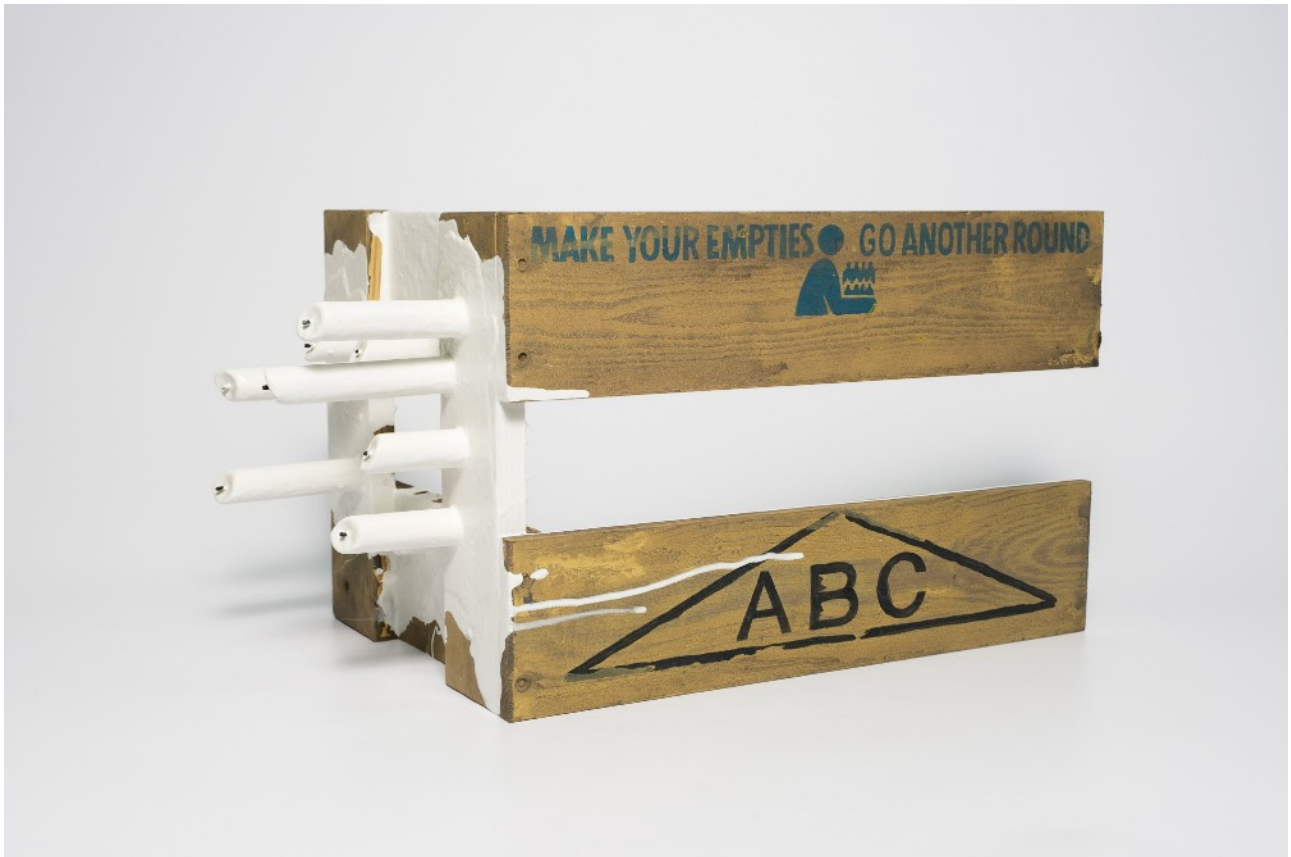

'No Return Part-Two' (beer crates), 2021, Wood, paint, 40 x 28 x 28cm, $3500 ea.