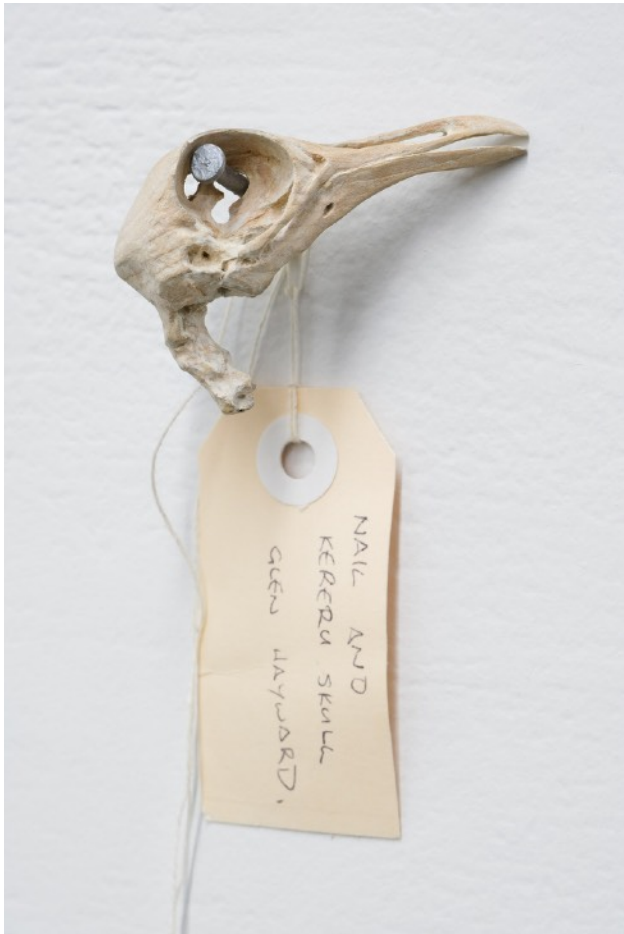

Dream Home (fuse box) installation

SOLD

'The Eyebrows' (cassette), 2014, Wood, paint, 6.5 x 10 x 1cm

'The Fuse' (fuse), 2014, Wood, paint, 6 x 5 x 2cm

'Legacy System' (cig butt), 2020, Wood, paint, 0.8cm diameter x variable lengths

Kereru Skull and Nail, 2020, Lime wood (Linden), 6.5 x 4 x 2.5cm, \$5500

'Bambiboo' (bamboo), 2021, Wood, paint, 225 x 25 diameter, \$2250 ea.

*** Individually unique limited stock *** Currently 3 available!