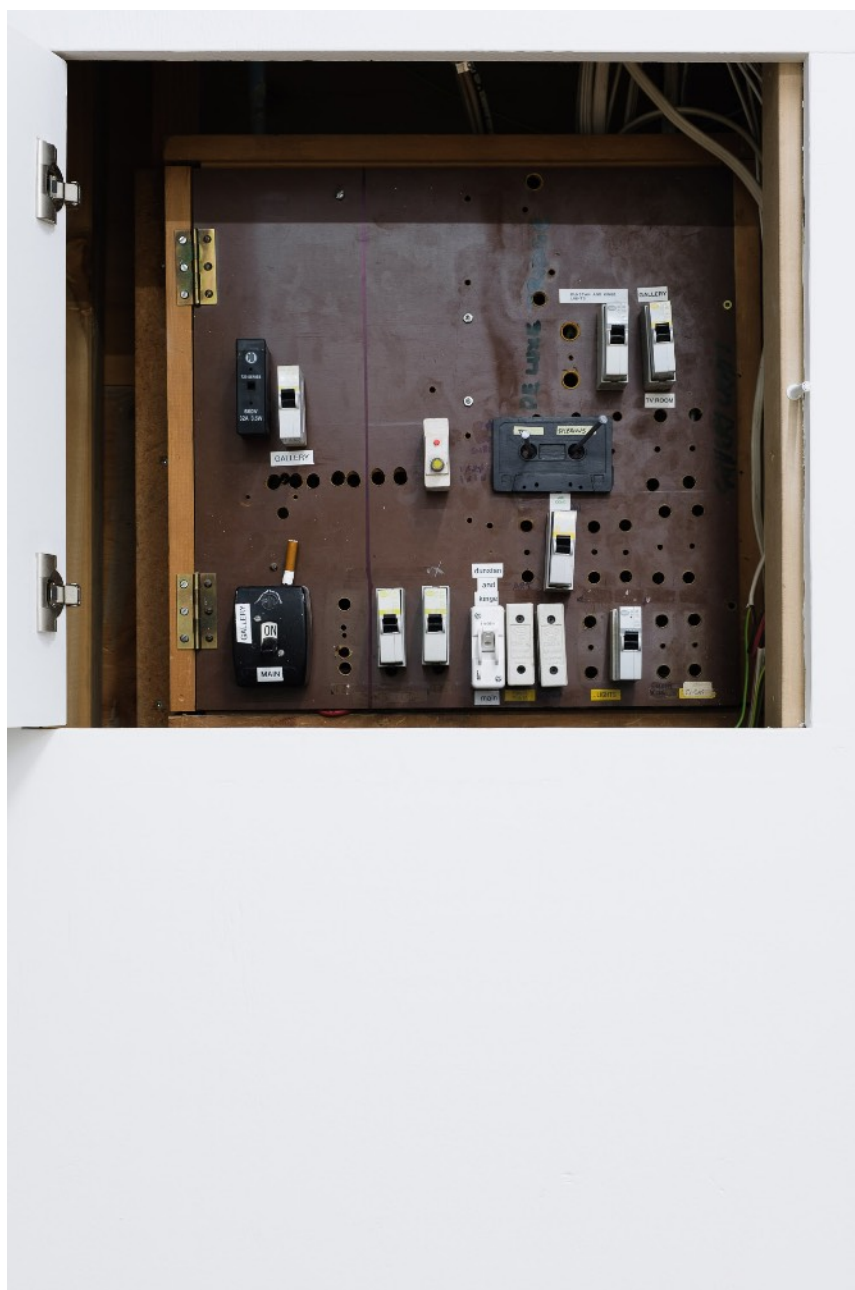

Dream Home (fuse box) installation

SOLD

'The Eyebrows' (cassette), 2014, Wood, paint, 6.5 x 10 x 1cm

'The Fuse' (fuse), 2014, Wood, paint, 6 x 5 x 2cm

'Legacy System' (cig butt), 2020, Wood, paint, 0.8cm diameter x variable lengths