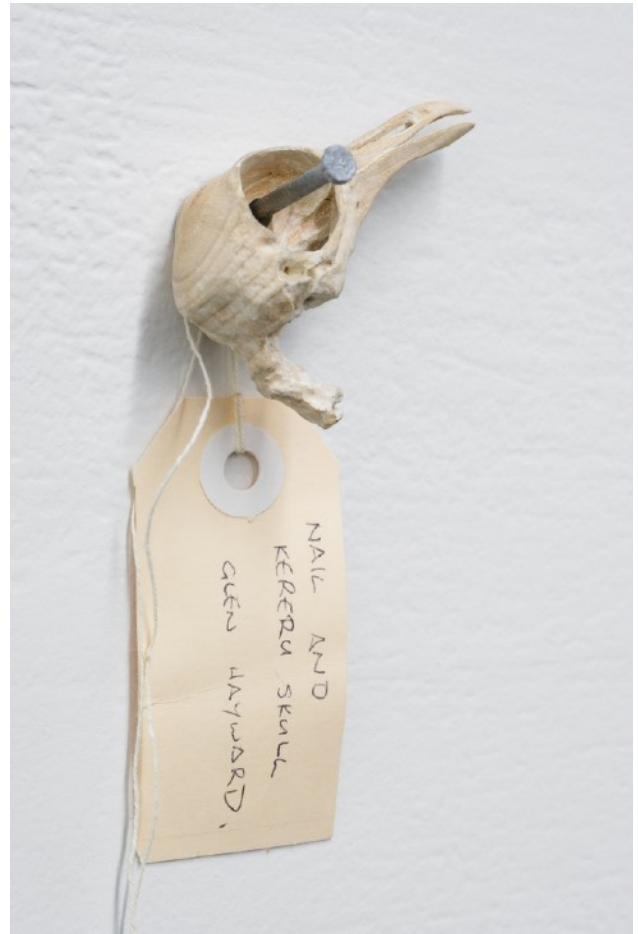

Dream Home (fuse box) installation

SOLD

'The Eyebrows' (cassette), 2014, Wood, paint, 6.5 x 10 x 1cm

'The Fuse' (fuse), 2014, Wood, paint, 6 x 5 x 2cm

'Legacy System' (cig butt), 2020, Wood, paint, 0.8cm diameter x variable lengths

Kereru Skull and Nail, 2020, Lime wood (Linden), 6.5 x 4 x 2.5cm, \$5500

'Bambiboo' (bamboo), 2021, Wood, paint, 225 x 25 diameter, \$2250 ea.

*** Individually unique limited stock *** Currently 3 available!